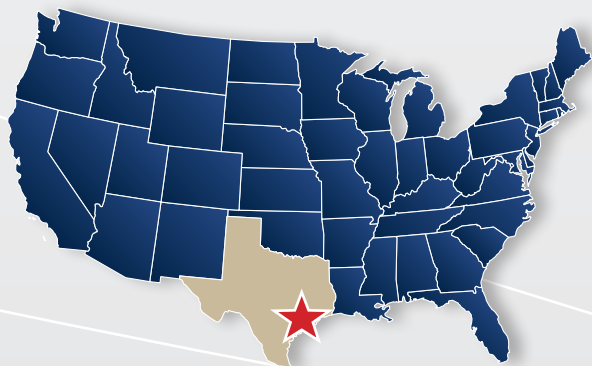

Location	Lake Jackson, Texas
Location Type	Suburban
City Population	26,849
U.S. Region	South
Climate	Warm year round
Local Landmarks	Gulf of Mexico (ocean), Port of Freeport, home to largest chemical complex in the world
Airport	George Bush International Airport (IAH), Hobby (HOU)
Recreational Activities	Houston professional sports teams, rodeo, Houston Space Center, Fishing
Nearby Universities	Rice University, Brazosport College, University of Houston, Texas A&M

Brazosport Christian School
200-B Willow Drive
Lake Jackson, Texas 77566

Apply to Brazosport Christian School online at
www.WAnetUSA.org